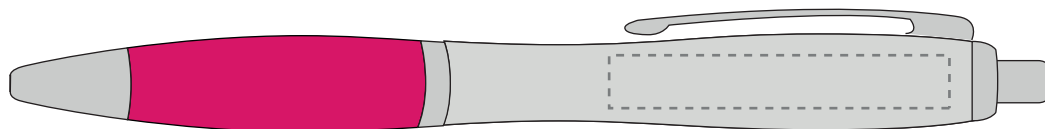

**PANTONE REFERENCE(S)**
 Full colour printing

ARTWORK SCALE 100%

ARTWORK SCALE 100%

Digital Print Area:

45mm x 7mm

The dashed line is to demonstrate print area and will not appear on your printed item

PLEASE NOTE: